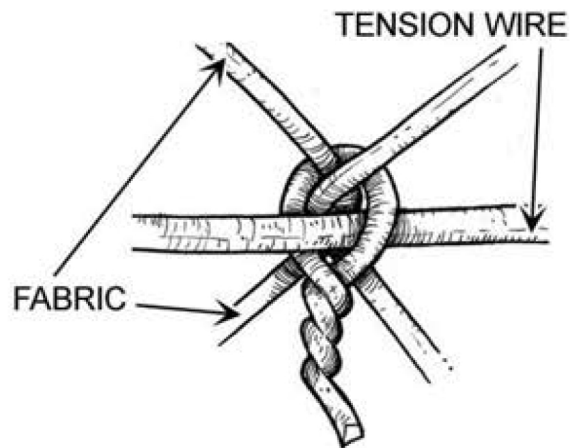

EASY TWIST TIES

Round Pipe

1 3/8", 1 5/8", 1 7/8", 2 3/8", 2 7/8", 3 1/2", 4"

C-Post

Standard C-Rail, Standard C-Post,
Heavy C-Post, Super C-Post

T-Post

1.33 lbs/ft and 1.25 lbs/ft

NOTE: The Easy Twist Tool may break off one or both tails of the tie. It is an acceptable practice to allow a tie with or without a tail.

TITLE: EASY TWIST TIES	
DESCRIPTION:	
PROJECT:	
OWNER/GENERAL CONTRACTOR:	
SUBMITTED BY:	
APPROVED BY:	
DRAWING NO:	DATE:

EASY TWIST TIES

3/4" and 1" Cable

3/8" Cable

Tension Wire

NOTE: The Easy Twist Tool may break off one or both tails of the tie. It is an acceptable practice to allow a tie with or without a tail.

TITLE: EASY TWIST TIES	
DESCRIPTION:	
PROJECT:	
OWNER/GENERAL CONTRACTOR:	
SUBMITTED BY:	
APPROVED BY:	
DRAWING NO:	DATE: