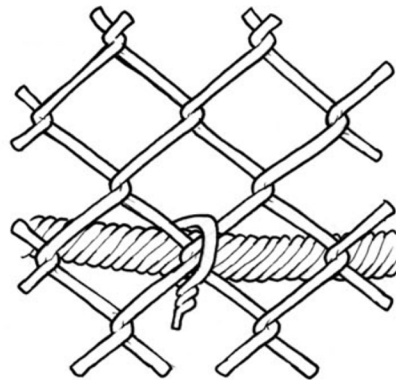

EASY TWIST TIES

Round Pipe

1 3/8", 1 5/8", 1 7/8", 2 3/8", 2 7/8", 3 1/2", 4"

C-Post

Standard C-Rail, Standard C-Post,
Heavy C-Post, Super C-Post

T-Post

1.33 lbs/ft and 1.25 lbs/ft

NOTE: The Easy Twist Tool may break off one or both tails of the tie. It is an acceptable practice to allow a tie with or without a tail.

TITLE: EASY TWIST TIES	
DESCRIPTION:	
PROJECT:	
OWNER/GENERAL CONTRACTOR:	
SUBMITTED BY:	
APPROVED BY:	
DRAWING NO:	DATE:

EASY TWIST TIES

3/4" and 1" Cable

3/8" Cable

Tension Wire

NOTE: The Easy Twist Tool may break off one or both tails of the tie. It is an acceptable practice to allow a tie with or without a tail.