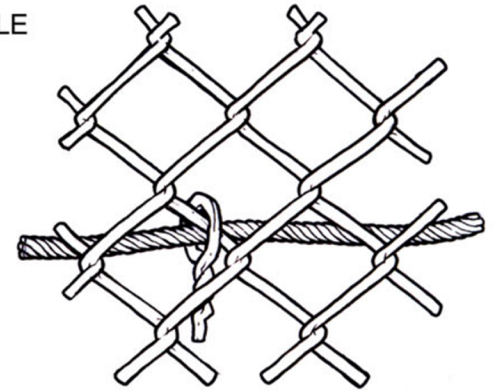

EASY TWIST TIES

Round Pipe

1 3/8", 1 5/8", 1 7/8", 2 3/8", 2 7/8", 3 1/2", 4"

C-Post

Standard C-Rail, Standard C-Post,
Heavy C-Post, Super C-Post

T-Post

1.33 lbs/ft and 1.25 lbs/ft

NOTE: The Easy Twist Tool may break off one or both tails of the tie. It is an acceptable practice to allow a tie with or without a tail.

TITLE: EASY TWIST TIES	
DESCRIPTION:	
PROJECT:	
OWNER/GENERAL CONTRACTOR:	
SUBMITTED BY:	
APPROVED BY:	
DRAWING NO:	DATE:

EASY TWIST TIES

3/4" and 1" Cable

3/8" Cable

Tension Wire

NOTE: The Easy Twist Tool may break off one or both tails of the tie. It is an acceptable practice to allow a tie with or without a tail.