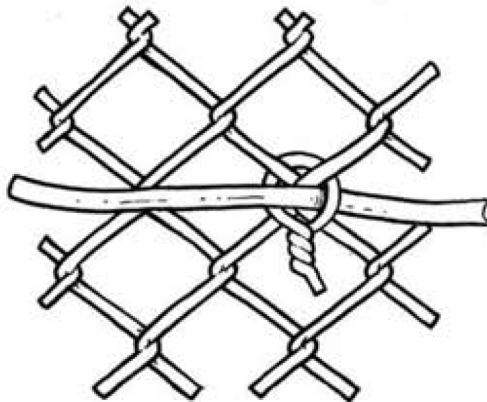

EASY TWIST TIES

Round Pipe

1 3/8", 1 5/8", 1 7/8", 2 3/8", 2 7/8", 3 1/2", 4"

C-Post

Standard C-Rail, Standard C-Post,
Heavy C-Post, Super C-Post

T-Post

1.33 lbs/ft and 1.25 lbs/ft

NOTE: The Easy Twist Tool may break off one or both tails of the tie. It is an acceptable practice to allow a tie with or without a tail.

TITLE: EASY TWIST TIES	
DESCRIPTION:	
PROJECT:	
OWNER/GENERAL CONTRACTOR:	
SUBMITTED BY:	
APPROVED BY:	
DRAWING NO:	DATE:

EASY TWIST TIES

3/4" and 1" Cable

3/8" Cable

Tension Wire

NOTE: The Easy Twist Tool may break off one or both tails of the tie. It is an acceptable practice to allow a tie with or without a tail.

TITLE: EASY TWIST TIES	
DESCRIPTION:	
PROJECT:	
OWNER/GENERAL CONTRACTOR:	
SUBMITTED BY:	
APPROVED BY:	
DRAWING NO:	DATE: