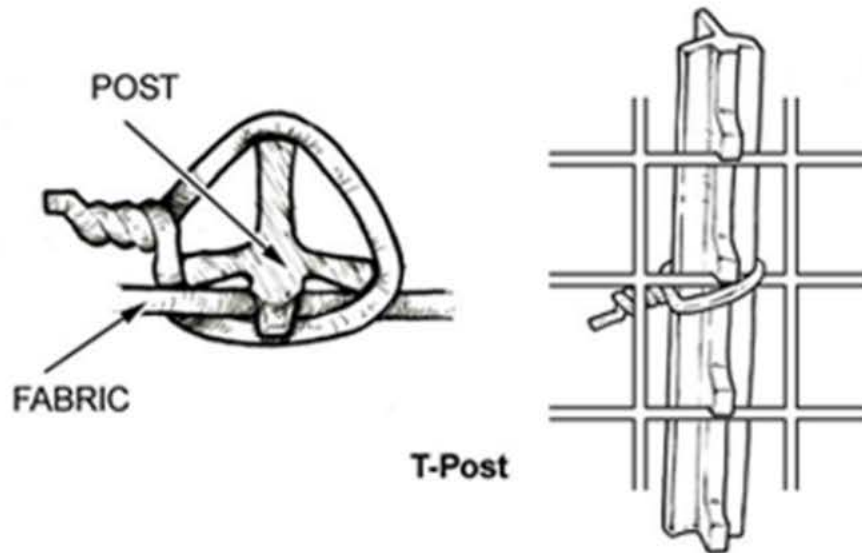

EASY TWIST TIES

Round Pipe

1 3/8", 1 5/8", 1 7/8", 2 3/8", 2 7/8", 3 1/2", 4"

C-Post

Standard C-Rail, Standard C-Post,
Heavy C-Post, Super C-Post

T-Post

1.33 lbs/ft and 1.25 lbs/ft

NOTE: The Easy Twist Tool may break off one or both tails of the tie. It is an acceptable practice to allow a tie with or without a tail.

TITLE: EASY TWIST TIES	
DESCRIPTION:	
PROJECT:	
OWNER/GENERAL CONTRACTOR:	
SUBMITTED BY:	
APPROVED BY:	
DRAWING NO:	DATE:

EASY TWIST TIES

3/4" and 1" Cable

3/8" Cable

Tension Wire

NOTE: The Easy Twist Tool may break off one or both tails of the tie. It is an acceptable practice to allow a tie with or without a tail.

TITLE: EASY TWIST TIES	
DESCRIPTION:	
PROJECT:	
OWNER/GENERAL CONTRACTOR:	
SUBMITTED BY:	
APPROVED BY:	
DRAWING NO:	DATE: