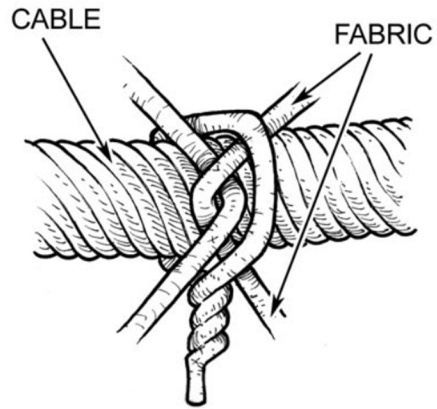

EASY TWIST TIES

Round Pipe

1 3/8", 1 5/8", 1 7/8", 2 3/8", 2 7/8", 3 1/2", 4"

C-Post

Standard C-Rail, Standard C-Post,
Heavy C-Post, Super C-Post

T-Post

1.33 lbs/ft and 1.25 lbs/ft

NOTE: The Easy Twist Tool may break off one or both tails of the tie. It is an acceptable practice to allow a tie with or without a tail.

TITLE: EASY TWIST TIES	
DESCRIPTION:	
PROJECT:	
OWNER/GENERAL CONTRACTOR:	
SUBMITTED BY:	
APPROVED BY:	
DRAWING NO:	DATE:

EASY TWIST TIES

3/4" and 1" Cable

3/8" Cable

Tension Wire

NOTE: The Easy Twist Tool may break off one or both tails of the tie. It is an acceptable practice to allow a tie with or without a tail.