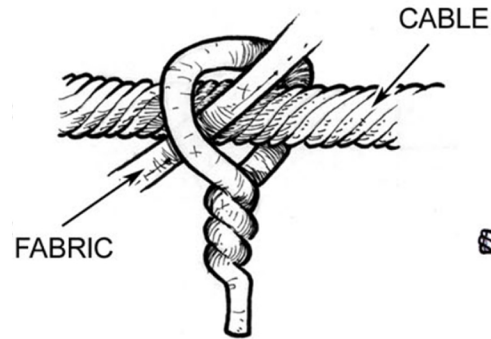

EASY TWIST TIES

Round Pipe

1 3/8", 1 5/8", 1 7/8", 2 3/8", 2 7/8", 3 1/2", 4"

C-Post

Standard C-Rail, Standard C-Post,
Heavy C-Post, Super C-Post

T-Post

1.33 lbs/ft and 1.25 lbs/ft

NOTE: The Easy Twist Tool may break off one or both tails of the tie. It is an acceptable practice to allow a tie with or without a tail.

TITLE: EASY TWIST TIES	
DESCRIPTION:	
PROJECT:	
OWNER/GENERAL CONTRACTOR:	
SUBMITTED BY:	
APPROVED BY:	
DRAWING NO:	DATE:

EASY TWIST TIES

3/4" and 1" Cable

3/8" Cable

Tension Wire

NOTE: The Easy Twist Tool may break off one or both tails of the tie. It is an acceptable practice to allow a tie with or without a tail.