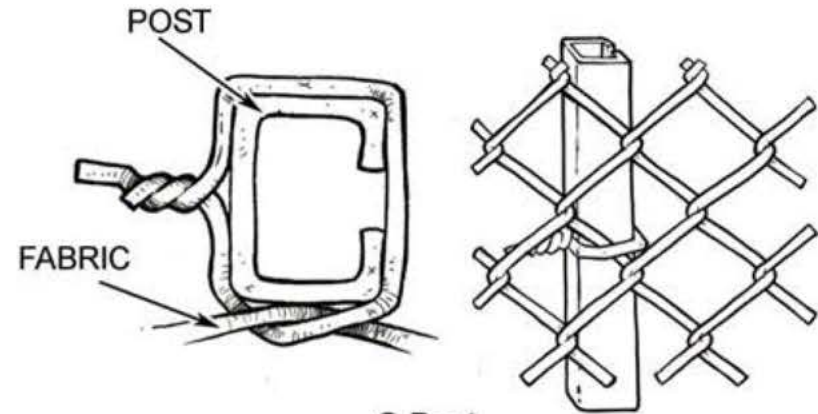

EASY TWIST TIES

Round Pipe

1 3/8", 1 5/8", 1 7/8", 2 3/8", 2 7/8", 3 1/2", 4"

C-Post

Standard C-Rail, Standard C-Post,
Heavy C-Post, Super C-Post

T-Post

1.33 lbs/ft and 1.25 lbs/ft

NOTE: The Easy Twist Tool may break off one or both tails of the tie. It is an acceptable practice to allow a tie with or without a tail.

TITLE: EASY TWIST TIES	
DESCRIPTION:	
PROJECT:	
OWNER/GENERAL CONTRACTOR:	
SUBMITTED BY:	
APPROVED BY:	
DRAWING NO:	DATE:

EASY TWIST TIES

3/4" and 1" Cable

3/8" Cable

Tension Wire

NOTE: The Easy Twist Tool may break off one or both tails of the tie. It is an acceptable practice to allow a tie with or without a tail.