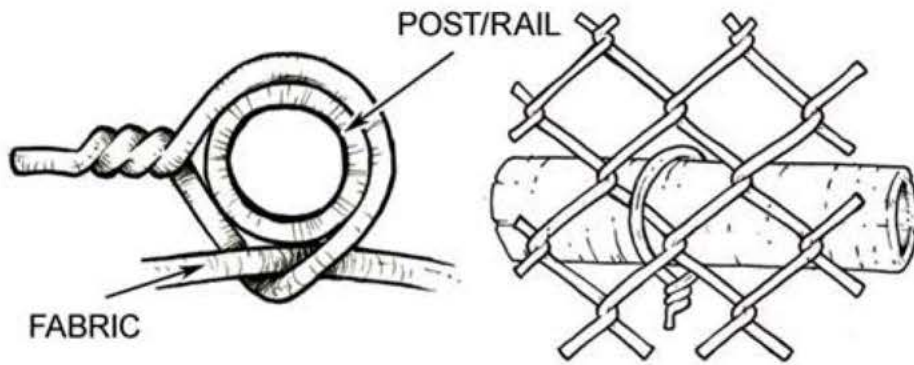

EASY TWIST TIES

Round Pipe

1 3/8", 1 5/8", 1 7/8", 2 3/8", 2 7/8", 3 1/2", 4"

C-Post

Standard C-Rail, Standard C-Post,
Heavy C-Post, Super C-Post

T-Post

1.33 lbs/ft and 1.25 lbs/ft

NOTE: The Easy Twist Tool may break off one or both tails of the tie. It is an acceptable practice to allow a tie with or without a tail.

TITLE: EASY TWIST TIES	
DESCRIPTION:	
PROJECT:	
OWNER/GENERAL CONTRACTOR:	
SUBMITTED BY:	
APPROVED BY:	
DRAWING NO:	DATE:

EASY TWIST TIES

3/4" and 1" Cable

3/8" Cable

Tension Wire

NOTE: The Easy Twist Tool may break off one or both tails of the tie. It is an acceptable practice to allow a tie with or without a tail.