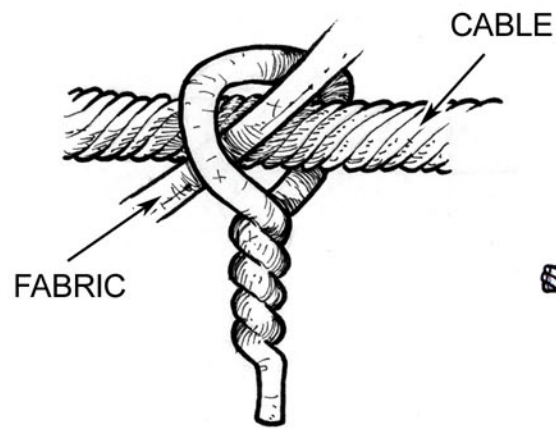

CRASH BARRIER CABLE TIES

3/8" Cable

3/4" and 1" Cable

TITLE: CRASH BARRIER CABLE TIES	
DESCRIPTION:	
PROJECT:	
OWNER/GENERAL CONTRACTOR:	
SUBMITTED BY:	
APPROVED BY:	
DRAWING NO:	DATE: