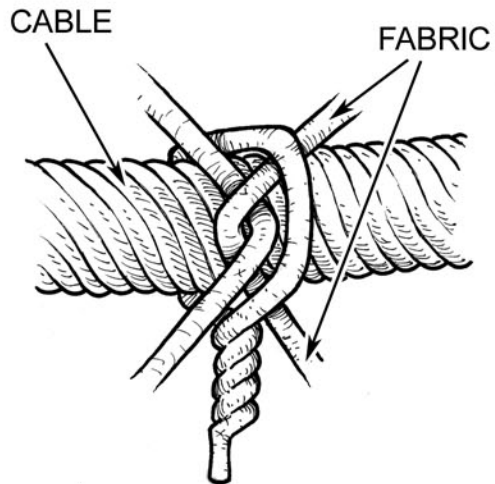

CRASH BARRIER CABLE TIES

3/8" Cable

3/4" and 1" Cable

TITLE: CRASH BARRIER CABLE TIES	
DESCRIPTION:	
PROJECT:	
OWNER/GENERAL CONTRACTOR:	
SUBMITTED BY:	
APPROVED BY:	
DRAWING NO:	DATE: