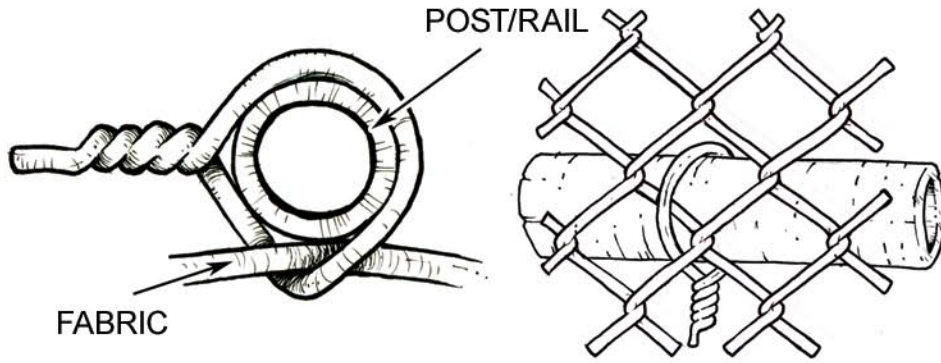

EASY TWIST TIES

Round Pipe

1 3/8", 1 5/8", 1 7/8", 2 3/8", 2 7/8", 3 1/2", 4"

C-Post

Standard C-Rail, Standard C-Post,
Heavy C-Post, Super C-Post

H-Post

TITLE: EASY TWIST TIES	
DESCRIPTION:	
PROJECT:	
OWNER/GENERAL CONTRACTOR:	
SUBMITTED BY:	
APPROVED BY:	
DRAWING NO:	DATE:

EASY TWIST TIES

T-Post

Tension Wire

TITLE: EASY TWIST TIES	
DESCRIPTION:	
PROJECT:	
OWNER/GENERAL CONTRACTOR:	
SUBMITTED BY:	
APPROVED BY:	
DRAWING NO:	DATE: