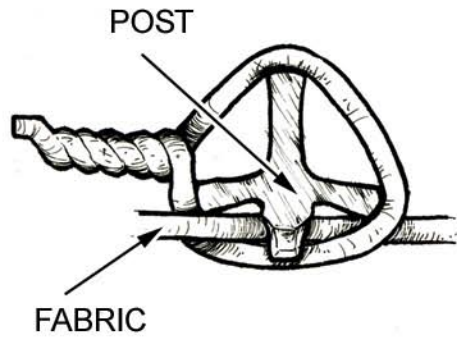

EASY TWIST TIES

Round Pipe

1 3/8", 1 5/8", 1 7/8", 2 3/8", 2 7/8", 3 1/2", 4"

C-Post

Standard C-Rail, Standard C-Post,
Heavy C-Post, Super C-Post

H-Post

TITLE: EASY TWIST TIES	
DESCRIPTION:	
PROJECT:	
OWNER/GENERAL CONTRACTOR:	
SUBMITTED BY:	
APPROVED BY:	
DRAWING NO:	DATE:

EASY TWIST TIES

T-Post

Tension Wire

TITLE: EASY TWIST TIES	
DESCRIPTION:	
PROJECT:	
OWNER/GENERAL CONTRACTOR:	
SUBMITTED BY:	
APPROVED BY:	
DRAWING NO:	DATE: