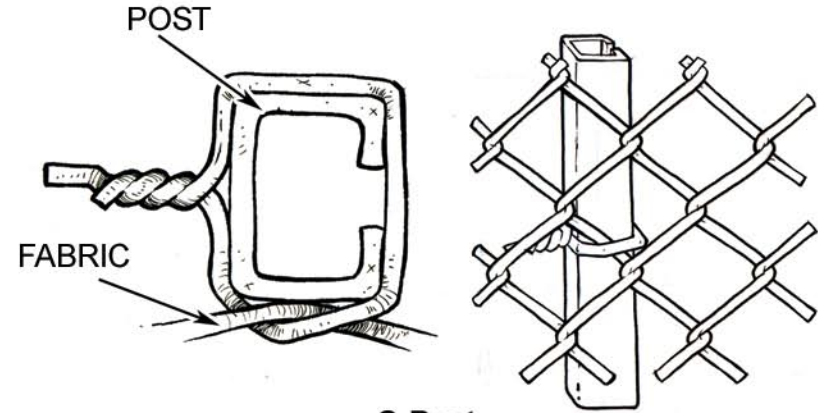

EASY TWIST TIES

Round Pipe

1 3/8", 1 5/8", 1 7/8", 2 3/8", 2 7/8", 3 1/2", 4"

C-Post

Standard C-Rail, Standard C-Post,
Heavy C-Post, Super C-Post

H-Post

TITLE: EASY TWIST TIES	
DESCRIPTION:	
PROJECT:	
OWNER/GENERAL CONTRACTOR:	
SUBMITTED BY:	
APPROVED BY:	
DRAWING NO:	DATE:

EASY TWIST TIES

T-Post

Tension Wire

TITLE: EASY TWIST TIES	
DESCRIPTION:	
PROJECT:	
OWNER/GENERAL CONTRACTOR:	
SUBMITTED BY:	
APPROVED BY:	
DRAWING NO:	DATE: