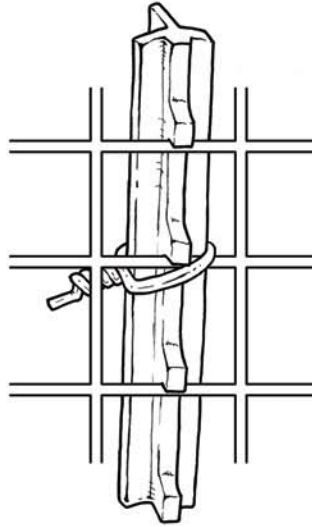

EASY TWIST TIES

Round Pipe

1 3/8", 1 5/8", 1 7/8", 2 3/8", 2 7/8", 3 1/2", 4"

C-Post

Standard C-Rail, Standard C-Post,
Heavy C-Post, Super C-Post

H-Post

TITLE: EASY TWIST TIES	
DESCRIPTION:	
PROJECT:	
OWNER/GENERAL CONTRACTOR:	
SUBMITTED BY:	
APPROVED BY:	
DRAWING NO:	DATE:

EASY TWIST TIES

T-Post

Tension Wire

TITLE: EASY TWIST TIES	
DESCRIPTION:	
PROJECT:	
OWNER/GENERAL CONTRACTOR:	
SUBMITTED BY:	
APPROVED BY:	
DRAWING NO:	DATE: