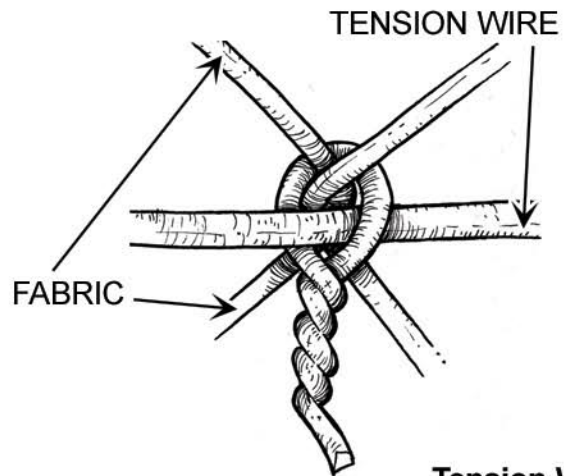

EASY TWIST TIES

Round Pipe

1 3/8", 1 5/8", 1 7/8", 2 3/8", 2 7/8", 3 1/2", 4"

C-Post

Standard C-Rail, Standard C-Post,
Heavy C-Post, Super C-Post

H-Post

TITLE: EASY TWIST TIES	
DESCRIPTION:	
PROJECT:	
OWNER/GENERAL CONTRACTOR:	
SUBMITTED BY:	
APPROVED BY:	
DRAWING NO:	DATE:

EASY TWIST TIES

T-Post

Tension Wire

TITLE: EASY TWIST TIES	
DESCRIPTION:	
PROJECT:	
OWNER/GENERAL CONTRACTOR:	
SUBMITTED BY:	
APPROVED BY:	
DRAWING NO:	DATE: