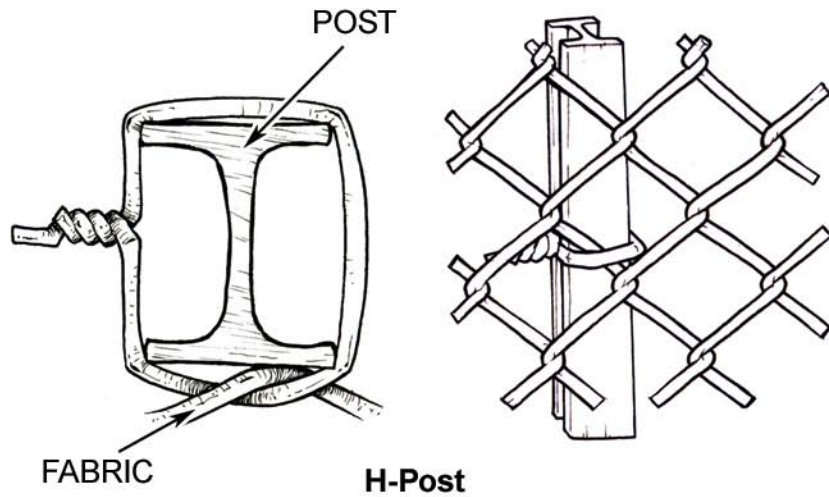

EASY TWIST TIES

Round Pipe

1 3/8", 1 5/8", 1 7/8", 2 3/8", 2 7/8", 3 1/2", 4"

C-Post

Standard C-Rail, Standard C-Post,
Heavy C-Post, Super C-Post

H-Post

TITLE: EASY TWIST TIES	
DESCRIPTION:	
PROJECT:	
OWNER/GENERAL CONTRACTOR:	
SUBMITTED BY:	
APPROVED BY:	
DRAWING NO:	DATE:

EASY TWIST TIES

T-Post

Tension Wire

TITLE: EASY TWIST TIES	
DESCRIPTION:	
PROJECT:	
OWNER/GENERAL CONTRACTOR:	
SUBMITTED BY:	
APPROVED BY:	
DRAWING NO:	DATE: